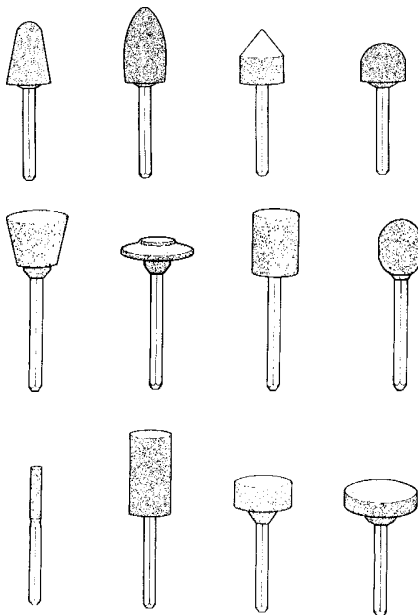

Type 27

Type 28

DEPRESSED CENTER WHEELS

CUT-OFF WHEELS
(Pencil Grinding Wheels)

GRINDING WHEELS
(Bench Wheels)

SNAGGING ABRASIVES

- Available in:
 Depressed Center Wheels
 Cut-Off Wheels
 Grinding Wheels
 Cup Wheels
 Plug & Cone Wheels

CUP WHEELS

MOUNTED POINTS
(Mounted Wheels)

Type 16

Type 17

Type 18

Type 18R

PLUG & CONE WHEELS

STICKS, STONES, & RUBS

COMBINATION STONES

HAND & FLOOR RUBS

JOINTER STONES

WHEEL DRESSERS
(Truing Sticks)

DESMOND WHEEL DRESSERS

BONDED ABRASIVES