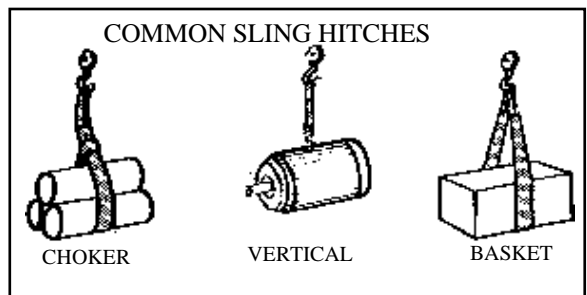

Jamarco, Inc.

Phone (816) 842-5351

Fax (816) 842-5350

ALLOY CHAIN SLINGS

Eye & Eye

Ratchet Tie Downs

NYLON SLINGS

COMMON SLING HITCHES

CHOKER

VERTICAL

BASKET

Ratcheting Type

Lever Type

LOAD BINDERS
(Boomers)

LIFTING CLAMPS

Used for lifting, conveying, and positioning of sheet, plate, weldments, and structurals. The heavier the load, the tighter they grip.